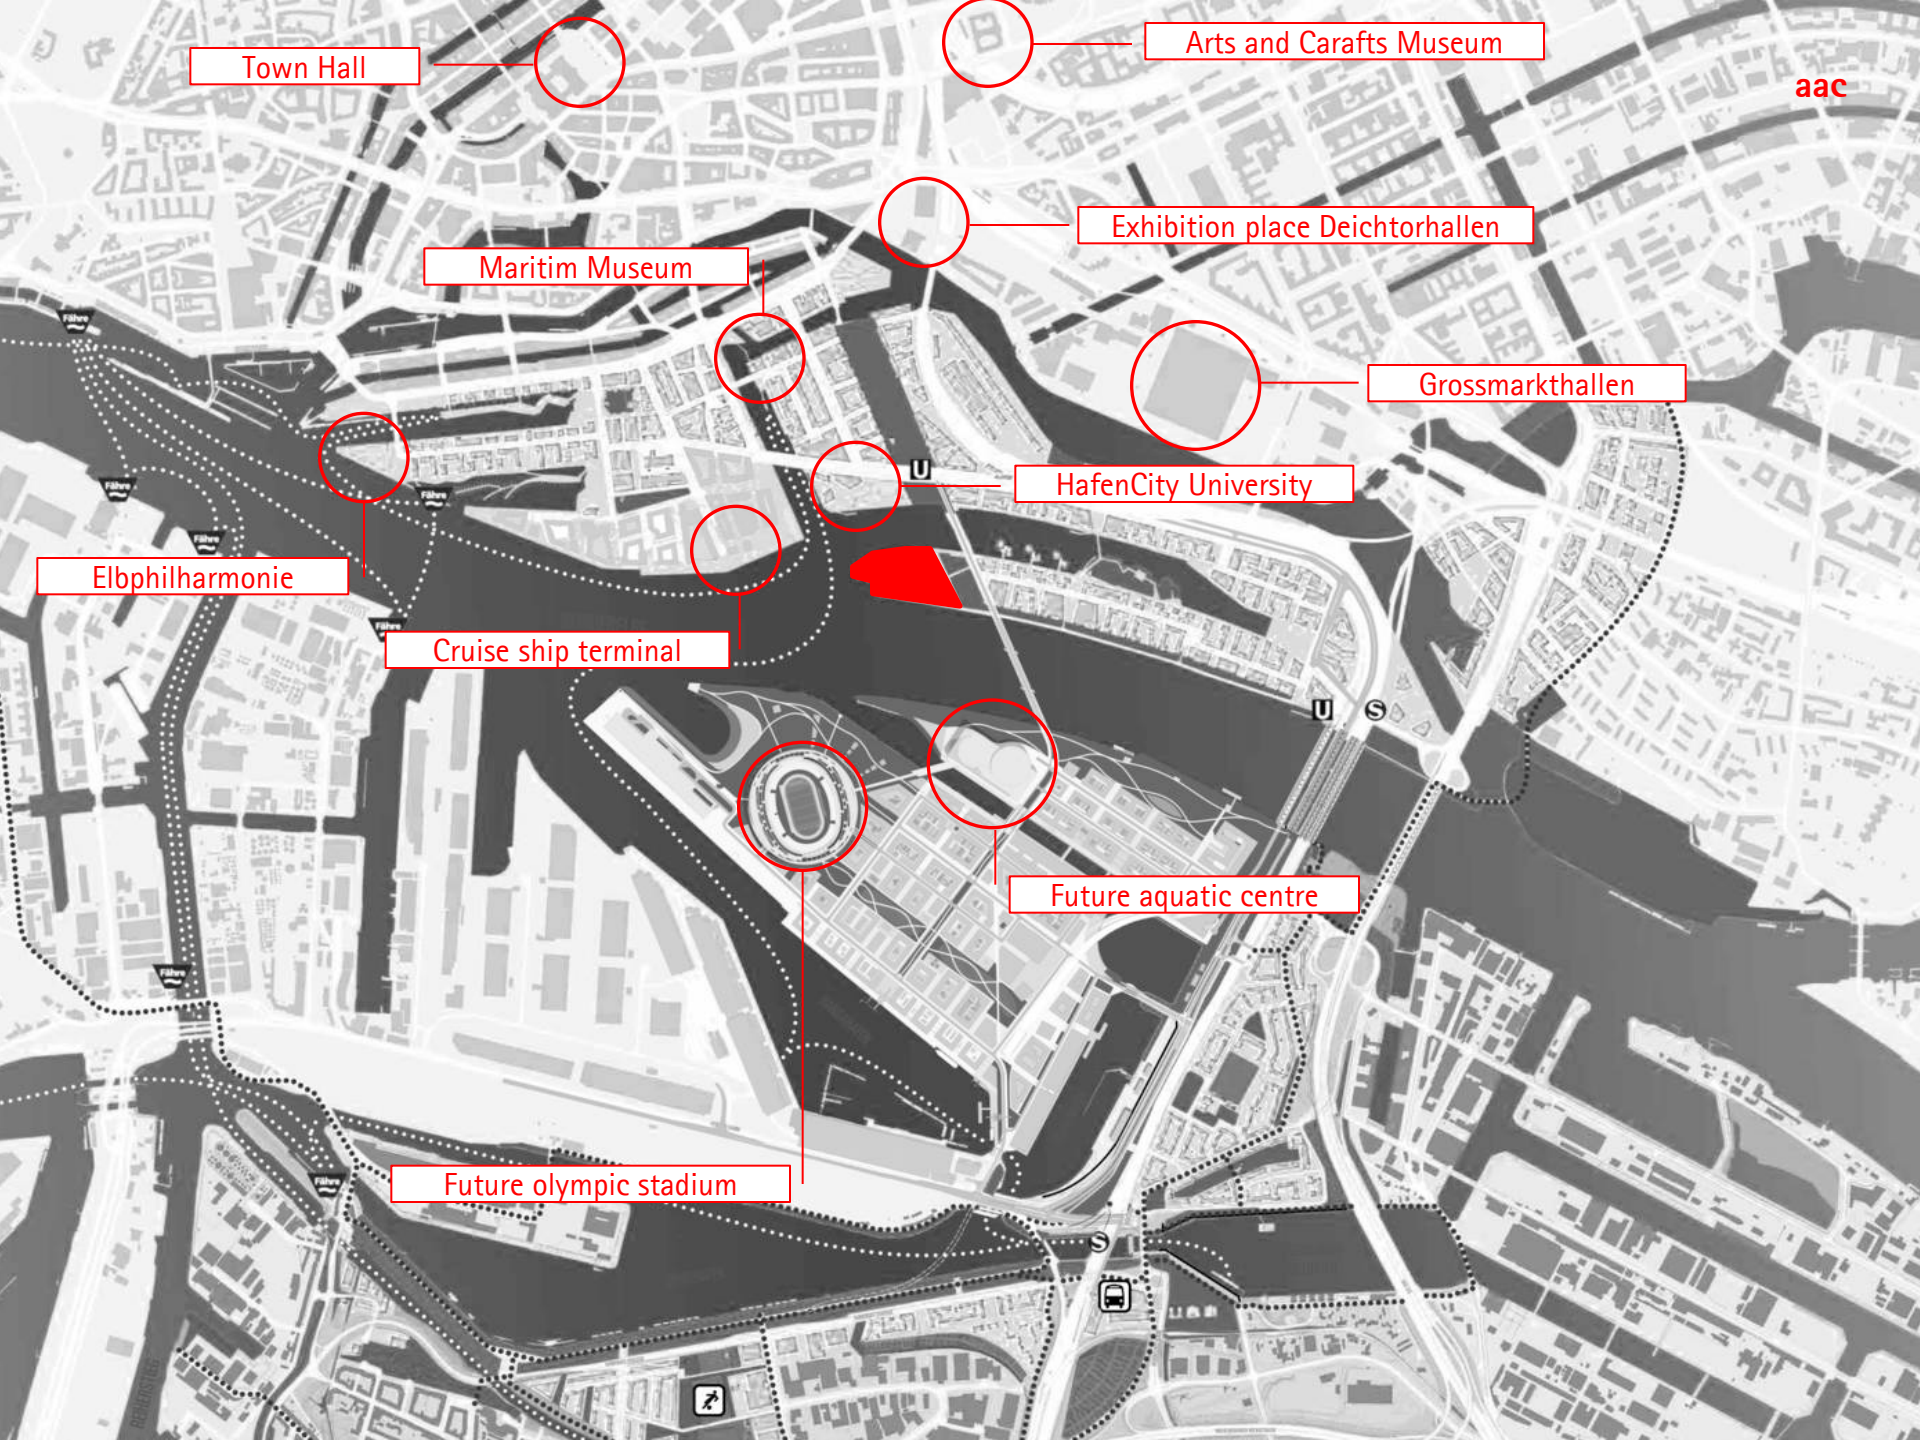

Historic Site

Workshop Site

aac

Workshop Site

Town Hall

Arts and Carafths Museum

aac

Maritim Museum

Exhibition place Deichtorhallen

Grossmarkthallen

HafenCity University

Elbphilharmonie

Cruise ship terminal

Future aquatic centre

Future olympic stadium

aac