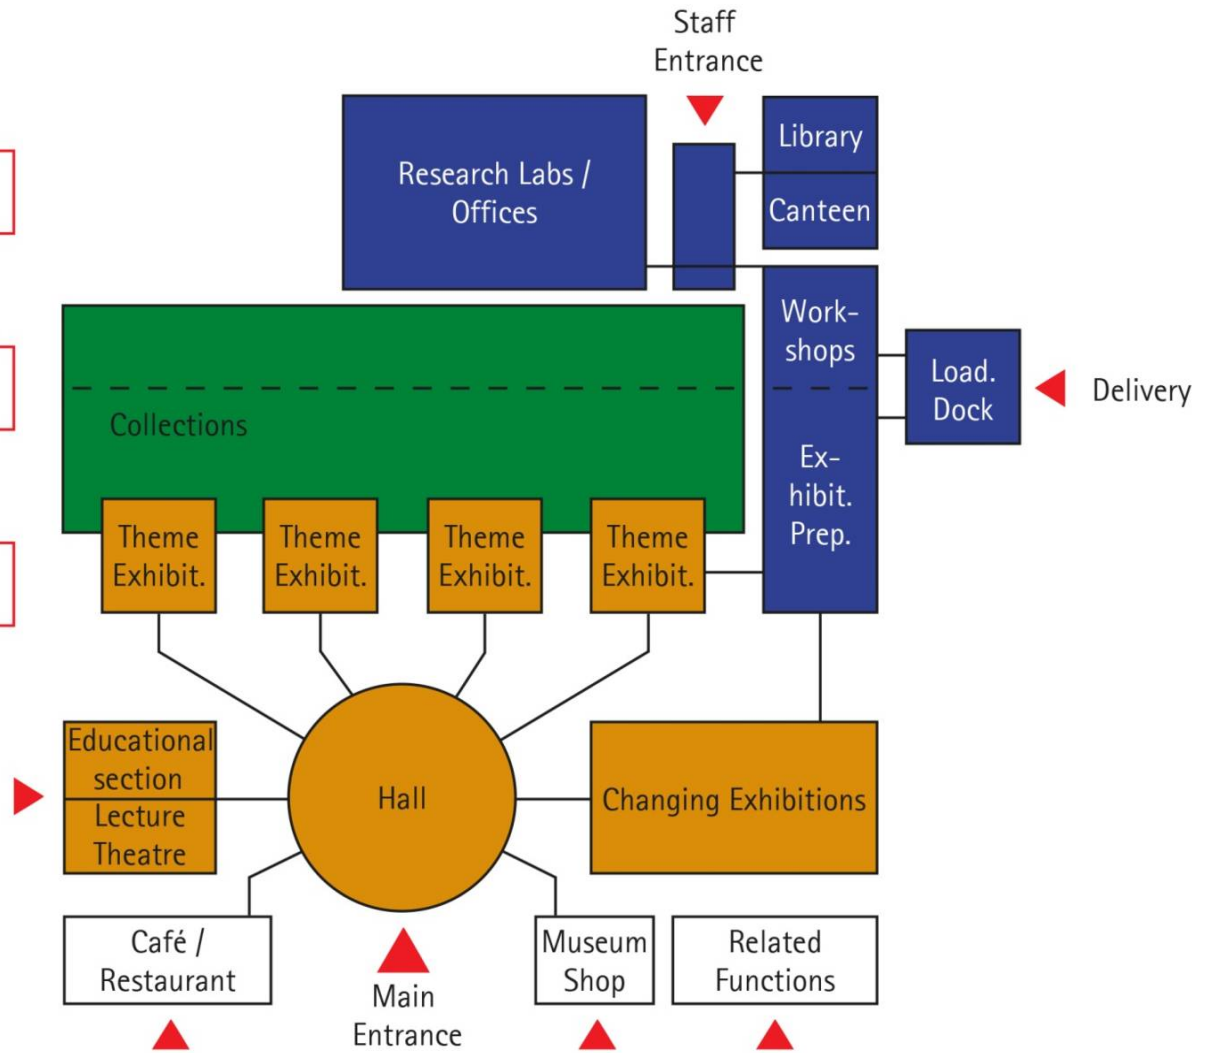

Evolutioneum Hamburg

Designs for a Natural History Museum
Exhibitions, Collections, Research
Workshop | 16.09.–09.10.2015

aac Workshop Part I: new built
151014_resumee

Research

Collections

Exhibitions

Functional diagram

Historic Site

Workshop Site

aac

Workshop Site

Town Hall

Arts and Carafths Museum

aac

Maritim Museum

Exhibition place Deichtorhallen

Grossmarkthallen

HafenCity University

Elbphilharmonie

Cruise ship terminal

Future aquatic centre

Future olympic stadium

aac

aac

Textual content on a wall display, including a large heading and several columns of text.

Final presentation

Site 2: re-use

Site 1: new built